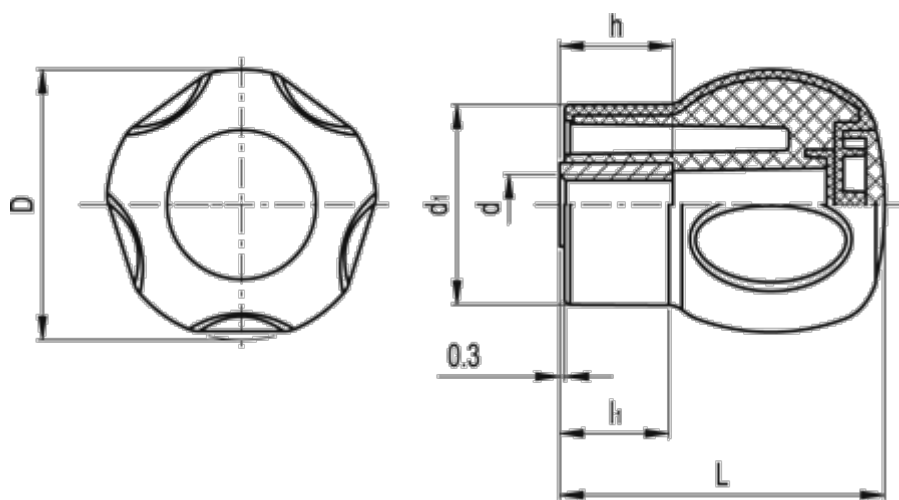

Data Sheet

Article number: 23052452056

Description: E+G Handle
EBK.50 B-M10-C-SOFT-C6 Red

Measures

D	= 50
d1	= 37
d 6H	= M10
h	= 20
L	= 60
l1	= 20
Weight (g)	= 82